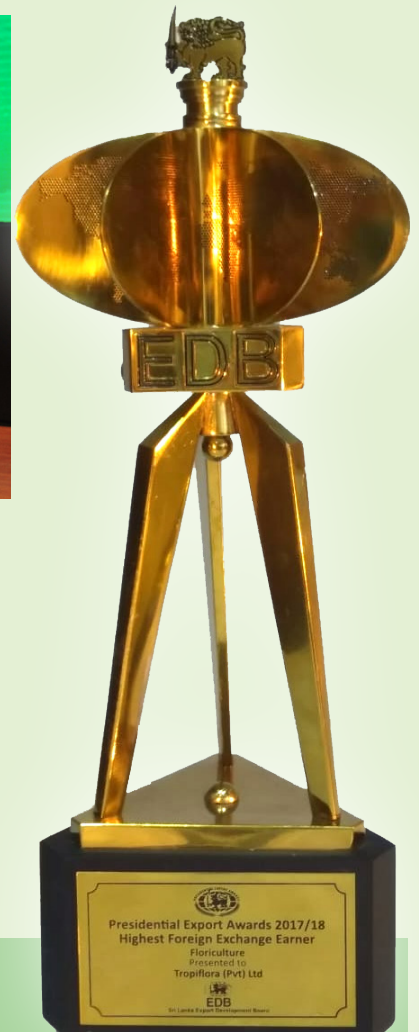

Tropiflora wins the Presidential Export Award as “Highest Foreign Exchange Earner” in Floriculture

Tropiflora was created 1980 by the Swiss Agrotropic and Sri Lankan partners. It became the pioneer in ornamental cutfoliage in Sri Lanka. Today we are proud to be the largest exporter of cutfoliage from Sri Lanka, shipping to 13 countries worldwide.